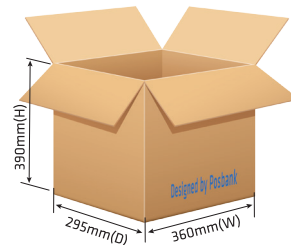

Power	
Power Supply	Adaptor 24V, 2A
Physical & Environmental	
Operating Temperature	0°C ~ 60°C at 10% to 90% Humidity
Storage Temperature	-20°C ~ 80°C at 10% to 90% Humidity
Dimensions (W x H x D)	8" 216 x 278.9 x 255.3(mm), 8.5 x 10.9 x 10.1(in) 9.7" 238.6 x 293.5 x 255.3(mm), 9.4 x 11.6 x 10.1(in)
Packing Dimensions (W x H x D)	8" 360 x 390 x 295(mm), 14.2 x 15.3 x 11.6(in) 9.7" 360 x 390 x 295(mm), 14.2 x 15.3 x 11.6(in)
Net Weight	8" 3,000g   9.7" 3,700g
Packing Weight	8" 4,200g   9.7" 5,400g
Certification	CE, FCC, KC
Color	Glossy White, Glossy Black
Options & Peripherals	
Customer Display	VFD 20 Columns x 2 Lines, LCD 16 Columns x 2 Lines (Factory Option)
Magnetic Stripe Reader	Comply with ISO 7811, Support 1 & 2 & 3 Track (Factory Option)
Smart Card Reader	EMV Level 1, 2 (Factory Option)
SD Card Reader	Yes
WiFi	Mini PCIe for Wireless LAN

## Dimension View

8"

10"