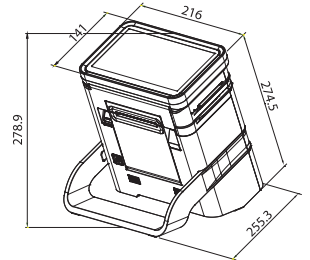

Power	
Power Supply	Adaptor 24V, 2A
Physical & Environmental	
Operating Temperature	0°C ~ 60°C at 10% to 90% Humidity
Storage Temperature	-20°C ~ 80°C at 10% to 90% Humidity
Dimensions (W x H x D)	8" 216 x 278.9 x 255.3(mm), 8.5 x 10.9 x 10.1(in) 9.7" 238.6 x 293.5 x 255.3(mm), 9.4 x 11.6 x 10.1(in)
Packing Dimensions (W x H x D)	8" 360 x 390 x 295(mm), 14.2 x 15.3 x 11.6(in) 9.7" 360 x 390 x 295(mm), 14.2 x 15.3 x 11.6(in)
Net Weight	8" 3,000g   9.7" 3,700g
Packing Weight	8" 4,200g   9.7" 5,400g
Certification	CE, FCC, KC
Color	Glossy White, Glossy Black
Options & Peripherals	
Customer Display	VFD 20 Columns x 2 Lines, LCD 16 Columns x 2 Lines (Factory Option)
Magnetic Stripe Reader	Comply with ISO 7811, Support 1 & 2 & 3 Track (Factory Option)
Smart Card Reader	EMV Level 1, 2 (Factory Option)
SD Card Reader	Yes
WiFi	Mini PCIe for Wireless LAN

## Peripheral Options

**Customer Display**  
• VFD & LCD

**MSR**  
• ISO 7811, Track 1 & 2 & 3

**SCR**  
• EMV Level 1 & 2

**POS Printers**  
• A7, A11

## Dimension View

8"

10"