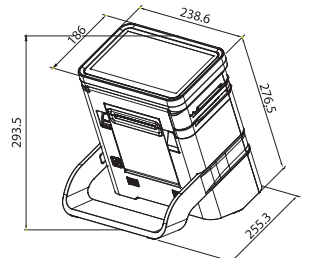

Power	
Power Supply	Adaptor 24V, 2A
Physical & Environmental	
Operating Temperature	0°C ~ 60°C at 10% to 90% Humidity
Storage Temperature	-20°C ~ 80°C at 10% to 90% Humidity
Dimensions (W x H x D)	8" 216 x 278.9 x 255.3(mm), 8.5 x 10.9 x 10.1(in) 9.7" 238.6 x 293.5 x 255.3(mm), 9.4 x 11.6 x 10.1(in)
Packing Dimensions (W x H x D)	8" 360 x 390 x 295(mm), 14.2 x 15.3 x 11.6(in) 9.7" 360 x 390 x 295(mm), 14.2 x 15.3 x 11.6(in)
Net Weight	8" 3,000g   9.7" 3,700g
Packing Weight	8" 4,200g   9.7" 5,400g
Certification	CE, FCC, KC
Color	Glossy White, Glossy Black
Options & Peripherals	
Customer Display	VFD 20 Columns x 2 Lines, LCD 16 Columns x 2 Lines (Factory Option)
Magnetic Stripe Reader	Comply with ISO 7811, Support 1 & 2 & 3 Track (Factory Option)
Smart Card Reader	EMV Level 1, 2 (Factory Option)
SD Card Reader	Yes
WiFi	Mini PCIe for Wireless LAN

## Peripheral Options

**Customer Display**  
• VFD & LCD

**MSR**  
• ISO 7811, Track 1 & 2 & 3

**SCR**  
• EMV Level 1 & 2

**POS Printers**  
• A7, A11

## Dimension View

8"

10"