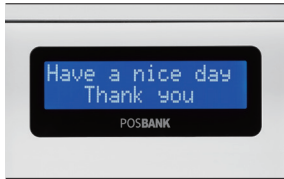

Power	
Power Supply	Adaptor 24V, 2A
Physical & Environmental	
Operating Temperature	0°C ~ 60°C at 10% to 90% Humidity
Storage Temperature	-20°C ~ 80°C at 10% to 90% Humidity
Dimensions (W x H x D)	8" 216 x 278.9 x 255.3(mm), 8.5 x 10.9 x 10.1(in) 9.7" 238.6 x 293.5 x 255.3(mm), 9.4 x 11.6 x 10.1(in)
Packing Dimensions (W x H x D)	8" 360 x 390 x 295(mm), 14.2 x 15.3 x 11.6(in) 9.7" 360 x 390 x 295(mm), 14.2 x 15.3 x 11.6(in)
Net Weight	8" 3,000g | 9.7" 3,700g
Packing Weight	8" 4,200g | 9.7" 5,400g
Certification	CE, FCC, KC
Color	Glossy White, Glossy Black
Options & Peripherals	
Customer Display	VFD 20 Columns x 2 Lines, LCD 16 Columns x 2 Lines (Factory Option)
Magnetic Stripe Reader	Comply with ISO 7811, Support 1 & 2 & 3 Track (Factory Option)
Smart Card Reader	EMV Level 1, 2 (Factory Option)
SD Card Reader	Yes
WiFi	Mini PCIe for Wireless LAN

* Specifications may change without prior notice.

Peripheral Options

Customer Display
• VFD & LCD