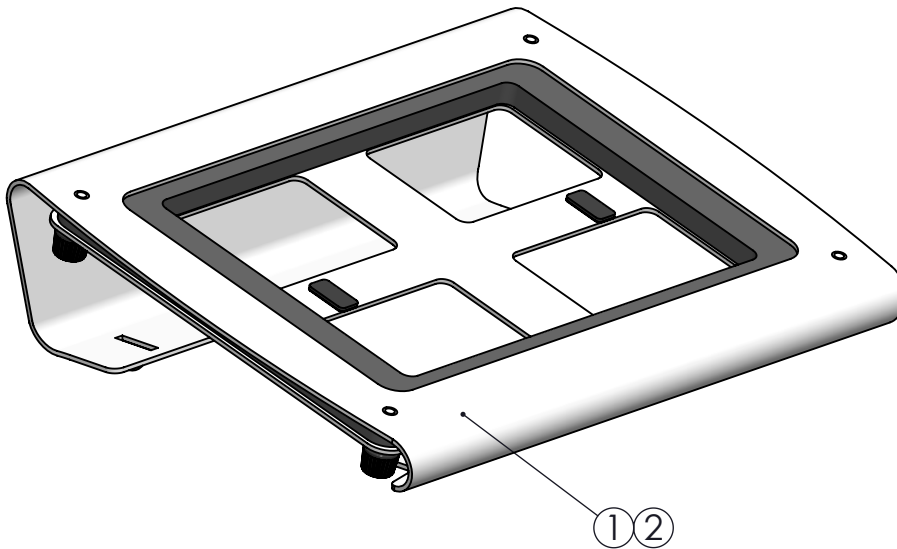

SPCF023-nn

C-Frame Low - Freestanding for Universal tablet 10"
Freestanding low C-Frame for tablet with rubber feet

Version: 1.2

POS	PARTS LIST	nn/QTY.	DESCRIPTION	BOX
1	C600053	1	C-mount Low	
2	P22-00022-02	1	Universal Sleeve	
	SJ5306	4	Fish eye Ø10 4mm	
	M0000-1614	1	Plactic adhesive Cable clip (P/N WCL-4)	
	MK15-0213	1	SafeGuard C-Frame low Installation Guide	
	191166	1	Bubble bag 560x450mm	
	B003	1	Packaging - box size 30x40x12cm	
	MK15-0001	1	SpacePole® product label 75x105	

ADDITIONAL INFO:						
QTY. of configs in master box: 1		Item Weight: 1.98 kg		Pallet Capacity: 96 items (B003)		
Colour: nn	02 = Black	32 = White	23 = Blue	24 = Green	25 = Yellow	22 = Red