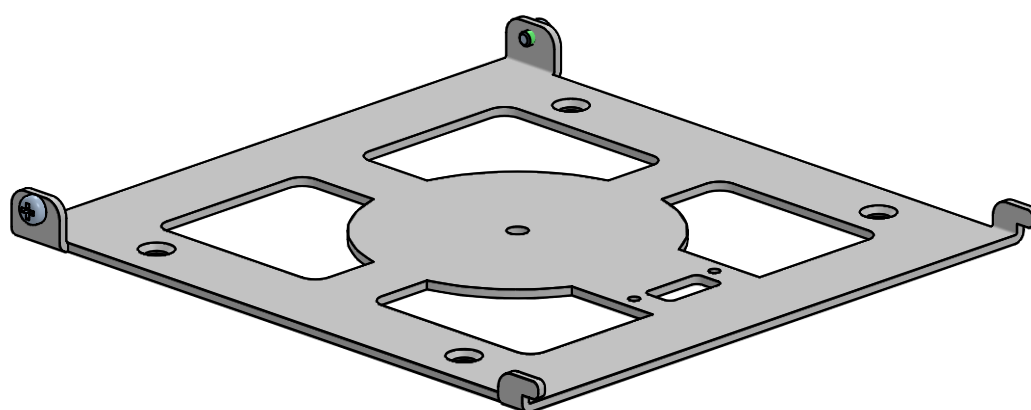

SPCF102-nn

Wall mount/desk mount

Mount for fixing the low C-Frame for desk or wall

Version: 1.0

POS	PARTS LIST	QTY.	DESCRIPTION	BOX
	C600056	1	C-frame Back/Wall mount	
	B008	1	Box - Spacepole	
	MK15-0001	1	SpacePole® product label 75x105	

ADDITIONAL INFO:

QTY. of configs in master box: 1

Item Weight: 0.50 kg

Pallet Capacity: 96 items (B008)

Colour: nn

02 = Black

32 = White

23 = Blue