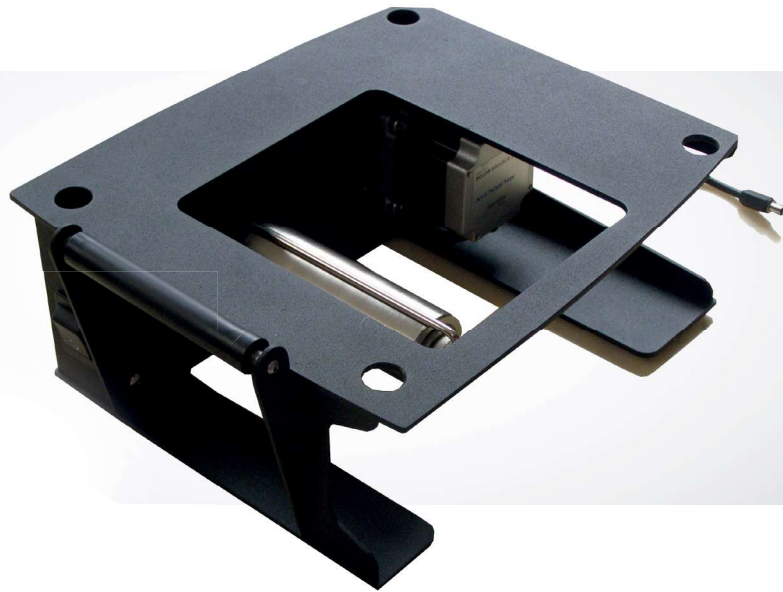

Accessories

UN 208(RT)

Model	UN 208	UN 208RT
Compatible Printers	G500 series	RT700 series, RT863i

Backing Paper Rewinder